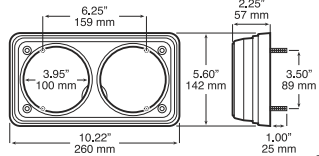

CLUSTER PODS FOR 108 mm ROUND LIGHTS

417-3 fitted with 1217A-2/1217R-2/417C

417-2

417-1

- Available in single, twin & triple versions
- High-strength, UV-resistant black polymer
- Entire line of 108 mm LED lights snap in easily with no grommet required
- Brackets feature separate backing plate with 25 mm cable exit hole and integral mounting studs, plus attachment screws
- Twin and triple versions available ready-fitted with LED lights in horizontal and vertical configuration. Please request details.