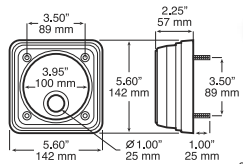

CLUSTER PODS FOR 108 mm ROUND LIGHTS

417-3 fitted with 1217A-2/1217R-2/417C

417-2

417-1

- Available in single, twin & triple versions
- High-strength, UV-resistant black polymer
- Entire line of 108 mm LED lights snap in easily with no grommet required
- Brackets feature separate backing plate with 25 mm cable exit hole and integral mounting studs, plus attachment screws
- Twin and triple versions available ready-fitted with LED lights in horizontal and vertical configuration. Please request details.