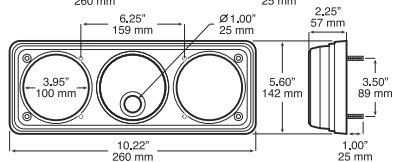

CLUSTER PODS FOR 108 mm ROUND LIGHTS

417-3 fitted with 1217A-2/1217R-2/417C

417-2

417-1

- Available in single, twin & triple versions
- High-strength, UV-resistant black polymer
- Entire line of 108 mm LED lights snap in easily with no grommet required
- Brackets feature separate backing plate with 25 mm cable exit hole and integral mounting studs, plus attachment screws
- Twin and triple versions available ready-fitted with LED lights in horizontal and vertical configuration. Please request details.