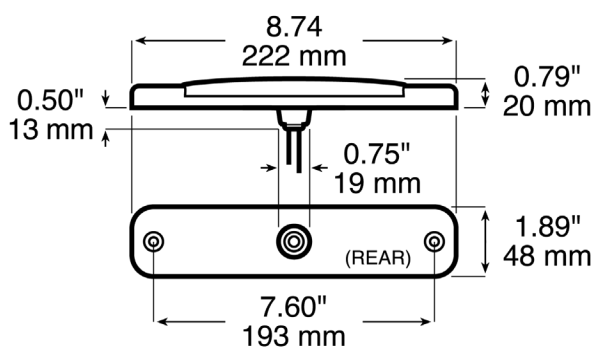

## Dimensions

## Specifications

<b>Functions:</b>	Combined LED fog & reverse light
<b>LEDs:</b>	16 diodes: 8 diodes (fog) 8 diodes (reverse)
<b>Lens colour:</b>	Clear
<b>Certifications:</b>	ECE Reg 23 & 38 for both vertical & horizontal mounting: ECE Reg 23 E9 23R 0022 22230 (reverse) ECE Reg 38 E9 38R 0019 22230 (fog) ECE Reg 10-05 E9 10R 0600 22297
<b>Voltage:</b>	12/24V
<b>IP rating:</b>	IP67
<b>Operating temperature:</b>	-30°C to +50°C
<b>Mounting:</b>	Surface mount
<b>Wiring:</b>	2 metre cable Blue = rear fog Yellow = reverse White = ground
<b>Power rating:</b>	4.2W fog 3.6W reverse
<b>Current draw:</b>	Fog 0.30A @ 13.5V / 0.14A @ 28.5V Rev 0.29A @ 13.5V / 0.14A @ 28.5V
<b>Reverse polarity protection:</b>	Yes
<b>Warranty:</b>	3 years