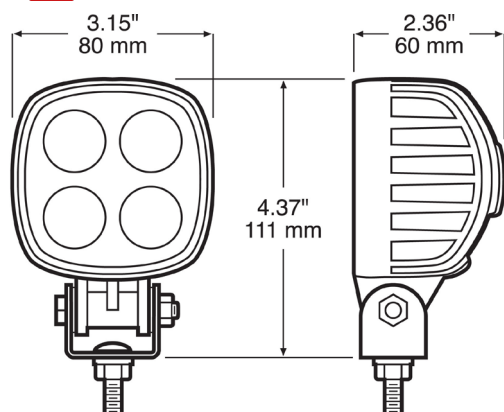

## Specifications

<b>Functions:</b>	Compact LED work light
<b>LEDs:</b>	4 x 3W super bright white diodes
<b>Output:</b>	900 lumens nominal light output
<b>Colour temperature:</b>	6500K
<b>Light pattern:</b>	Utility flood/spot light
<b>Certifications:</b>	ECE Reg 10: 10R E9 04 6881
<b>Dimensions:</b>	80 x 80mm, 'rounded square' design
<b>Voltage:</b>	Multivoltage
<b>Operating range:</b>	9-32Vdc
<b>IP rating:</b>	IP67
<b>Operating temperature:</b>	-40°C to +65°C
<b>Mounting:</b>	U-bracket with M10x25mm bolt, nut and washer
<b>Wiring:</b>	30cm long sheathed cable Black wire = power White wire = ground
<b>Current draw:</b>	1.6A @ 13.5Vdc / 0.7A @ 28Vdc
<b>Reverse polarity protection:</b>	Yes
<b>Warranty:</b>	3 years

## Dimensions