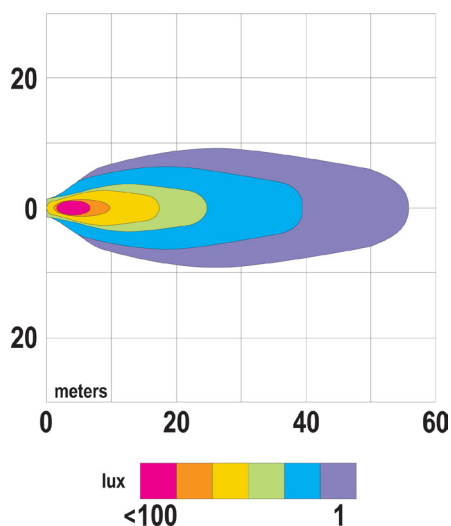

# DATA SHEET

PM-913-MV

LED Work Light

## Images

## Specifications

<b>Functions:</b>	Compact LED work light
<b>LEDs:</b>	4 x 3W super bright white diodes
<b>Output:</b>	900 lumens nominal light output
<b>Colour temperature:</b>	6500K
<b>Light pattern:</b>	Utility flood/spot light
<b>Certifications:</b>	ECE Reg 10: 10R E9 04 6881
<b>Dimensions:</b>	80 x 80mm, 'rounded square' design
<b>Voltage:</b>	Multivoltage
<b>Operating range:</b>	9-32Vdc
<b>IP rating:</b>	IP67
<b>Operating temperature:</b>	-40°C to +65°C
<b>Mounting:</b>	U-bracket with M10x25mm bolt, nut and washer
<b>Wiring:</b>	30cm long sheathed cable Black wire = power White wire = ground
<b>Current draw:</b>	1.6A @ 13.5Vdc / 0.7A @ 28Vdc
<b>Reverse polarity protection:</b>	Yes
<b>Warranty:</b>	3 years

## Dimensions