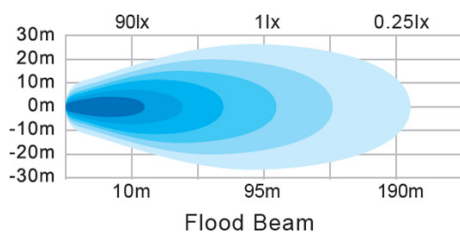

Part number

PM-923-MV LED work light, 4 diodes

+44 (0) 1296 340045

sales@peterson europe.co.uk
sales@peterson europe.eu

peterson europe.com
peterson europe.eu