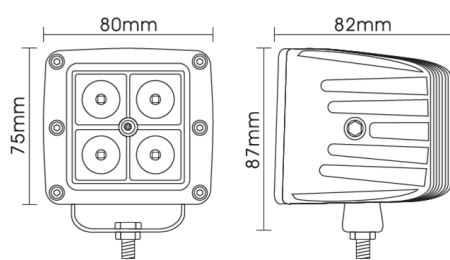

Optimised performance through
smart temperature control system

Integral Deutsch DT connector

Certified to ECE Reg 10

IP69K rated

PM-923-MV
LED worklight, 4 diodes

DATA SHEET

PM-923-MV

LED work light, 4 diodes

Images

Specifications

Functions:	LED work light Optimised performance through smart temperature control system
LEDs:	4 x Osram 10W diodes
Output:	4000 raw lumens 3039 effective lumens
Light pattern:	Flood
Certifications:	ECE Reg 10
Dimensions:	3 inch cube light
Voltage:	Multi-voltage 10-30Vdc
IP rating:	IP69K
Wiring:	500mm cable fitted with 2 way Deutsch DT connector
Power rating:	40W
Current draw:	3.55A @ 12V / 1.82A @ 24V
Reverse polarity protection:	Yes
Warranty:	3 years

Dimensions

Materials

Lens:	Polycarbonate
Housing:	Aluminium, black ED-coat finish
Mounting:	Stainless steel U-bracket

Part number

PM-923-MV LED work light, 4 diodes

+44 (0) 1296 340045

sales@peterson europe.co.uk
sales@peterson europe.eu