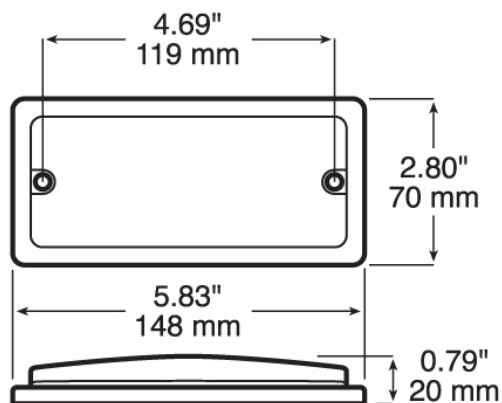

DATA SHEET

PM-M368

Interior light

Images

Dimensions

Specifications

Functions:	White interior light
LEDs:	9 x high-intensity diodes
Output:	400 lumens
Lens colour:	Clear
Dimensions:	148mm x 70mm x 20mm
Voltage:	Dual voltage 12/24Vdc
Mounting:	Surface mounts with screws
Wiring:	Hardwired with partially stripped ends
Average current draw:	0.11A @ 12v 0.06A @ 24v
Warranty:	3 years

Materials

Lens:	Acrylic
Housing:	White ABS

Part number

PM-M368	White interior light
---------	----------------------