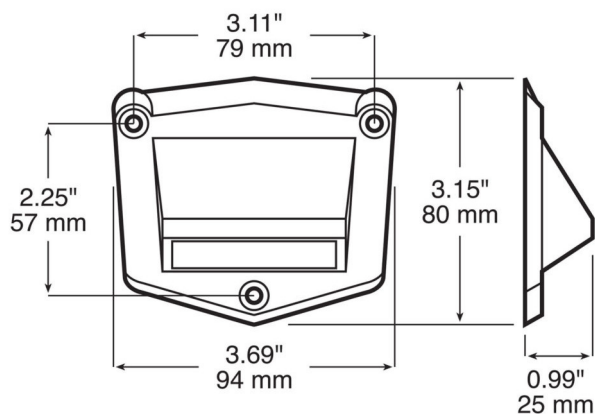

DATA SHEET

PM-M397C

Exterior area LED utility light

Images

Specifications

- Functions:** LED exterior area utility light
- LEDs:** 3 x white high power diodes
- Output:** 126 lumens measured output
- Lens colour:** Clear
- Voltage:** Multi-voltage 9-32V
- IP rating:** IP69K
- Operating temperature:** -30°C to +55°C
- Mounting:** Surface mounts with screws
Includes 3 matching screw covers, rubber mounting gasket and three 4x30mm stainless steel pan-head mounting screws
- Wiring:** 25mm cable with partially-stripped wires
- Average current draw:** 0.16A @ 13.8V / 0.1A @ 28V
- Warranty:** 3 years

Materials

- Housing:** Polycarbonate
- Mounting hardware:** Stainless steel pan-head mounting screws & rubber gasket

Dimensions

Part number

PM-M397C Exterior area LED utility light

+44 (0) 1296 340045

sales@peterson europe.co.uk
sales@peterson europe.eu